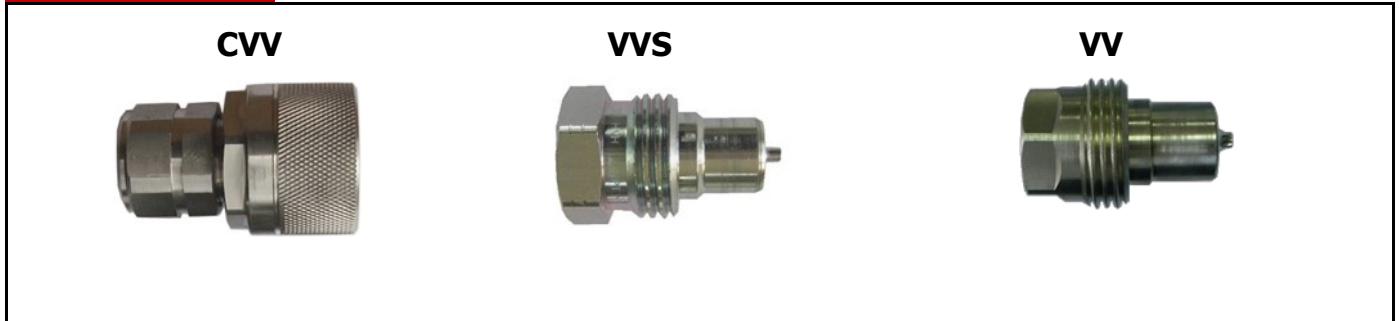

Screw Connect Couplers Identification

Male

Female

Screw Connect Couplers Identification

Male

Female