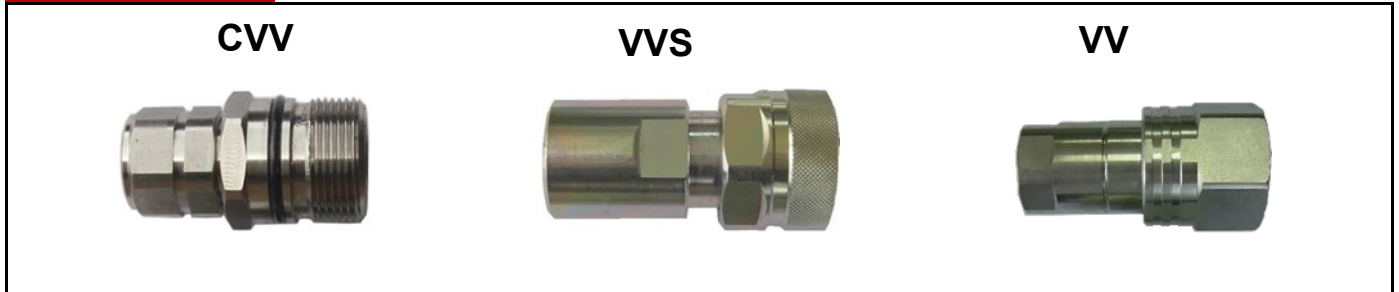

Technical Information

Screw Connect Couplers Identification

Male

Female

Screw Connect Couplers Identification

Male

Female