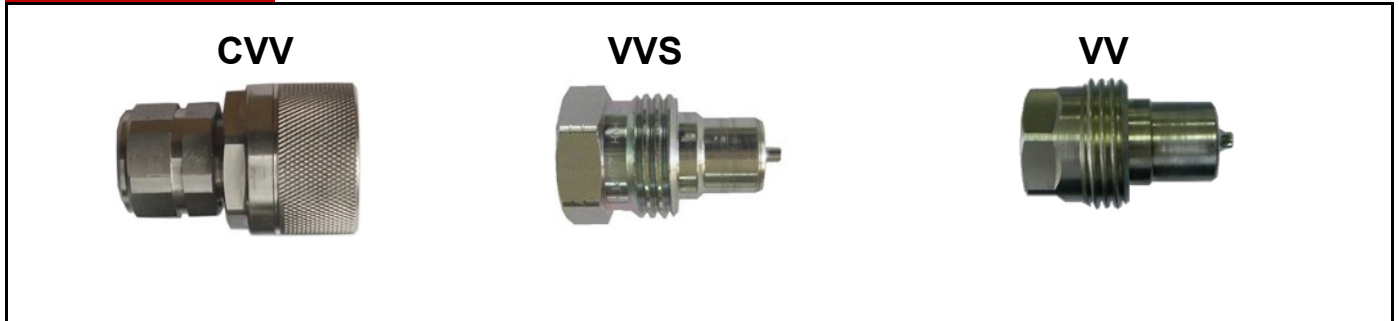

Technical Information

Screw Connect Couplers Identification

Male

Female

Screw Connect Couplers Identification

Male

Female