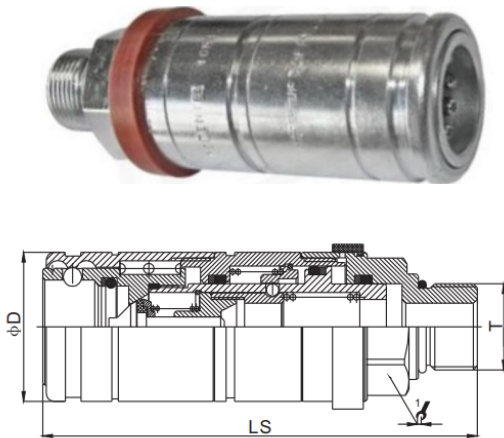

3CFPV Series Push Pull

Introduction

The 3CFPV series ISO 7241-A Push-Pull couplers for high flow applications. Can be connected with male under residual pressure. Breakaway function. Can be screwed directly into a port or rigid tube.

Construction

- ◆ Carbon steel with trivalent plating
- ◆ Standard seals are Nitrile

Features

- ◆ Poppet valves prevent leakage when uncoupled
- ◆ Locking ball system allows for quick connect and disconnect
- ◆ Socket and plug machined from solid bar stock
- ◆ Double acting sleeve for one handed push to connect when coupler is clamped or bulkhead mounted

4SRPV Series Push Pull

Introduction

The 4SRPV series ISO 7241-A Push-Pull couplers for high flow applications. Can be connected with male and female under residual pressure. Breakaway function. Can be screwed directly into a port or rigid tube.