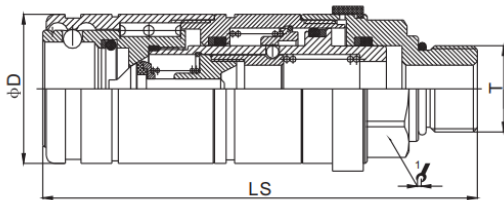

Part #	LS	D		T
3CFPV-22M	111.2	38	32	M22*1.5
3CFPV-06G	111.5	38	32	G 3/8
3CFPV-08G	111.5	38	32	G 1/2
3CFPV-08N	111.5	38	32	N 1/2
3CFPV-7/2215	122.4	38	32	M22*1.5 BH
3CFPV-06GBH	162	38	32	G 3/8
3CFPV-08GBH	162	38	32	G1/2
3CFPV-12LBH	162	38	32	M18*1.5
3CFPV-15LBH	162	38	32	M22*1.5
3CFPV-0813OBH	162	38	32	ORFS 13/16
3CFPV-0816OBH	162	38	32	ORFS 1"

4SRPV Series Push Pull

Introduction

The 4SRPV series ISO 7241-A Push-Pull couplers for high flow applications. Can be connected with male and female under residual pressure. Breakaway function. Can be screwed directly into a port or rigid tube.

Construction

- ◆ Carbon steel with trivalent plating
- ◆ Standard seals are Nitrile

Features

- ◆ Poppet valves prevent leakage when uncoupled
- ◆ Locking ball system allows for quick connect and disconnect
- ◆ Socket and plug machined from solid bar stock
- ◆ Double acting sleeve for one handed push to connect when coupler is clamped or bulkhead mounted