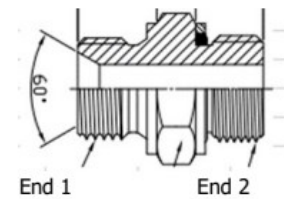

## Conversion Adaptors

Metric Male Stud X BSP Male				
Part #	Thread		Size	
	End 1	End 2	End 1	End 2
A10610614	BSPP	METRIC	3/8	M14*1.5
A10610822	BSPP	METRIC	1/2	M22*1.5
A10610827	BSPP	METRIC	1/2	M27*2
A10611222	BSPP	METRIC	3/4	M22*1.5
A10611227	BSPP	METRIC	3/4	M27*2

Metric Tube X BSP Male Stud ED Seal					
Part #	Thread		Tube Size	Size	
	End 1	End 2		End 1	End 2
<b>Light</b>					
A10650816	Metric	BSPP	10mm	M16*1.5	1/2
A10650818	Metric	BSPP	12mm	M18*1.5	1/2
A10650822	Metric	BSPP	15mm	M22*1.5	1/2
A10651226	Metric	BSPP	18mm	M26*1.5	1/2
<b>Heavy</b>					
A10680818	Metric	BSPP	10mm	M18*1.5	1/2
A10680820	Metric	BSPP	12mm	M20*1.5	1/2
A10680822	Metric	BSPP	14mm	M22*1.5	1/2
A10680824	Metric	BSPP	16mm	M24*1.5	1/2

Bulkhead Fittings, BSP, Metric, JIC & ORFS				
Part #	Thread		Size	
	End1	End 2	End 1	End 2
A10250606	BSPP	BSPP	3/8	3/8
A10250806	BSPP	BSPP	1/2	3/8
A10250808	BSPP	BSPP	1/2	1/2
A10650818BH	BSPP	Metric	1/2	M18*1.5
A10650822BH	BSPP	Metric	1/2	M22*1.5
A10880813BH	BSPP	ORFS	1/2	13/16
A10880816BH	BSPP	ORFS	1/2	1"
A10510812	BSPP	JIC	1/2	3/4
A10510814	BSPP	JIC	1/2	7/8