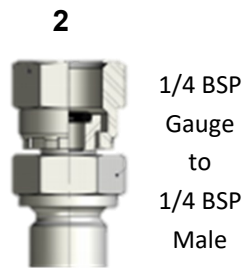

Gauge Accessories

Gauge Adaptors

Pressure Gauge Adaptors			
Threads			
Gauge	Adaptor	Part #	
1/4 BSP	M16*2	GA1/4G-T20F	1
1/4 BSP	1/4 BSP	SGA-04G	2
1/4 BSP	M16*2 Male	GA1/4G-T20M	3

Joiner M16*2 Male X M16*2 Male		
Threads		
T20	T20	Part #
M16*2	M16*2	M16XM16

Pressure Gauges 63mm Boot for Protection	
Size	Part #
63mm	G63Boot

Rear Entry Gauge 63mm Mounting Bracket	
Size	Part #
63mm	G63R-BKT