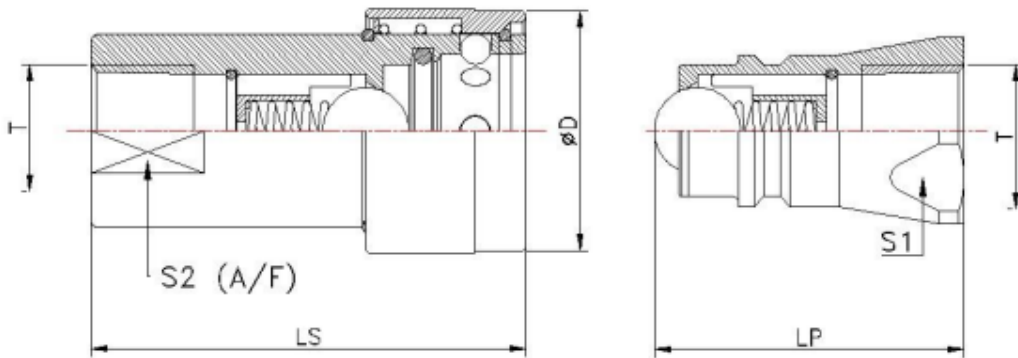

NS Series ISO5675

Features:

- ◆ Pull collar back to connect
- ◆ Pull collar back to disconnect
- ◆ Ball valves
- ◆ Seals NBR & PTFE backup ring
- ◆ Material steel, machined from solid bar stock
- ◆ Conforms to ISO 5675 standard

Interchange:

- ◆ Faster NS
- ◆ Dixon AG
- ◆ Stucchi IR (FA)
- ◆ Holmbury DINB
- ◆ DNP PDS1
- ◆

Body Size	Thread	Female	Male	LP	LS	S1	S2	Dia D
3/4	3/4 BSP	NSF-12G	NSM-12G	53.5	82.5	35	33.3	48.2

Dust caps and plugs available in, Black, Blue, Red, Green, Yellow