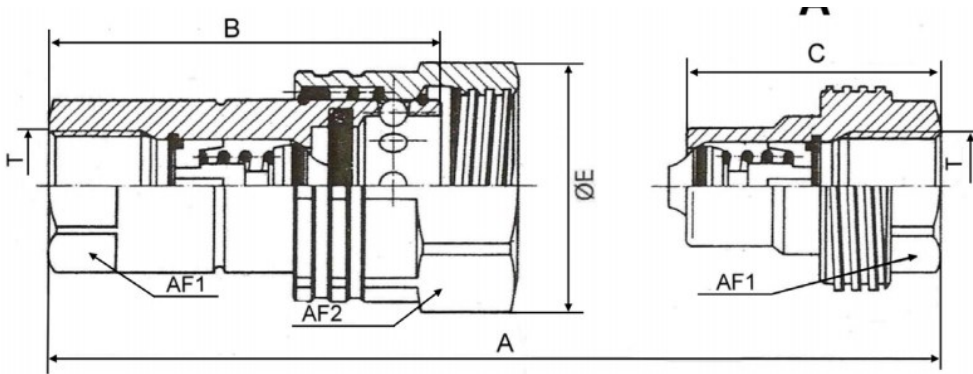

VV Series Screw Coupler

Features:

- ◆ Connect Screw
- ◆ Disconnect Screw
- ◆ Material Steel
- ◆ Seals NBR
- ◆ Accepts ISO 5675 Nipples
- ◆ Can be connected under residual pressure

Interchange:

- Faster VV
- Holmbury PLC
- DNP VDV1
- Staiff HB

Body Size	Thread	Female	Male	A	B	Dia E	AF1	AF2
1/4	1/4 BSP	VVF-04G	VVM-04G	66	50	30	19	27
3/8	3/8 BSP	VVF-06G	VVM-06G	78	59.5	38	24	34
1/2	1/2 BSP	VVF-08G	VVM-08G	94.5	68	42	27	38
3/4	3/4 BSP	VVF-12G	VVM-12G	123.5	84	55	34	50
1"	1" BSP	VVF-16G	VVM-16G	139.5	99.5	60	41	55

Size	1/4	3/8	1/2	3/4	1"
MWP (PSI)	5075	4350	4060	3625	3200
Flow (LPM)	18	30	65	100	140

Plugs and caps available in aluminum.