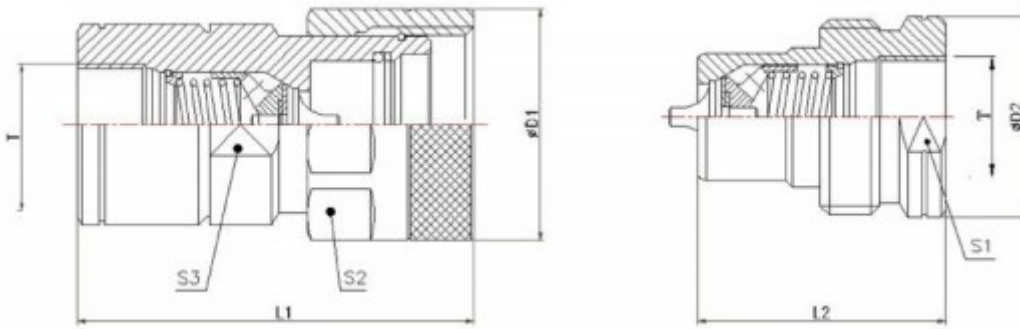

VVS Series screw together couplers

Features:

- Connect Screw
- Disconnect Screw
- Material Steel
- Seals NBR
- Valves Poppet

Interchange:

- Faster VVS
- Holmbury PTC
- DNP VVV1
- Stauff HH

Body Size	Thread	Female	Male	L1	L2	D1	S1	S2	S3
1/4	1/4 BSP	VVSF-04G	VVSM-04G	68	43	30	23	25	27
3/8	3/8 BSP	VVSF-06G	VVSM-06G	75.6	48	39.7	30	32	36
1/2	1/2 BSP	VVSF-08G	VVSM-08G	86.4	53	45	34	34	41
3/4	3/4 BSP	VVSF-12G	VVSM-12G	105.5	63	53.8	41	46	50
1"	1" BSP	VVSF-16G	VVSM-16G	123	72	58.8	50	50	55
1 1/4	1 1/4 BSP	VVSF-20G	VVSM-20G	152.5	86	78.5	65	65	75
1 1/2	1 1/2 BSP	VVSF-24G	VVSM-24G	172	95	98	75	80	90
2"	2" BSP	VVSF-32G	VVSM-32G	206.5	118	129	100	110	125

Size	1/4	3/8	1/2	3/4	1"	1 1/4	1 1/2	2"
MWP (PSI)	10,000	10,000	10,000	10,000	7500	6500	5000	5000
Flow (LPM)	8	17	30	45	91	132	283	756

Aluminum caps and plugs available.